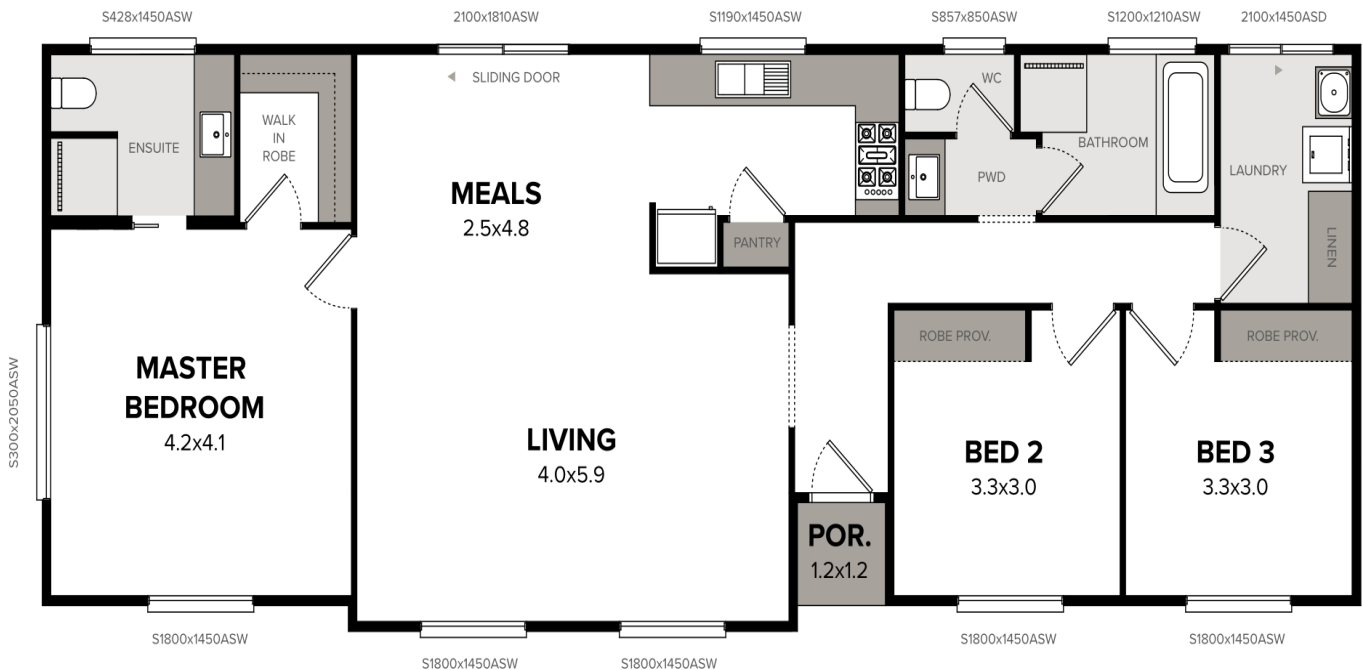

# the Colton

A family or holiday home.

    
3 Beds 2 Baths 119.74 m<sup>2</sup>

facade: Country

The unique design of the Colton is perfect for a family or holiday home. Key features include stunning light filled areas and a large master bedroom with ensuite and walk in robe.

Facades displayed above are for illustrative purposes only and some items may not be included in the price

## floorplan: Standard

3 Bedrooms | 2 Bathrooms | Width : 18.00m | Length : 6.85m

Interested in getting started?

Call us on: **(08) 8282 7373**