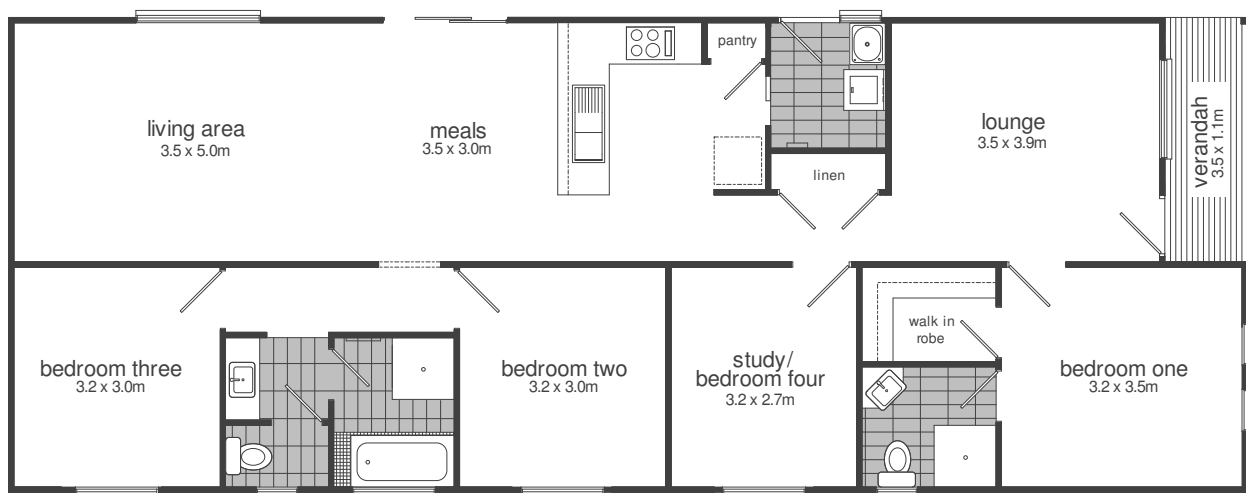

# theBayview

Country living.

4 Beds 2 Baths 124.20 m<sup>2</sup>

## facade: Contemporary

The Bayview is perfect for country living; featuring large bedrooms and a spacious, easy access kitchen. The outdoors are integrated inside with the large windows and verandah at the front of the home.

Facades displayed above are for illustrative purposes only and some items may not be included in the price

## floorplan: Standard

4 Bedrooms | 2 Bathrooms | Width : 6.90m | Length : 18.00m

Interested in getting started?

Call us on: **(08) 8282 7373**