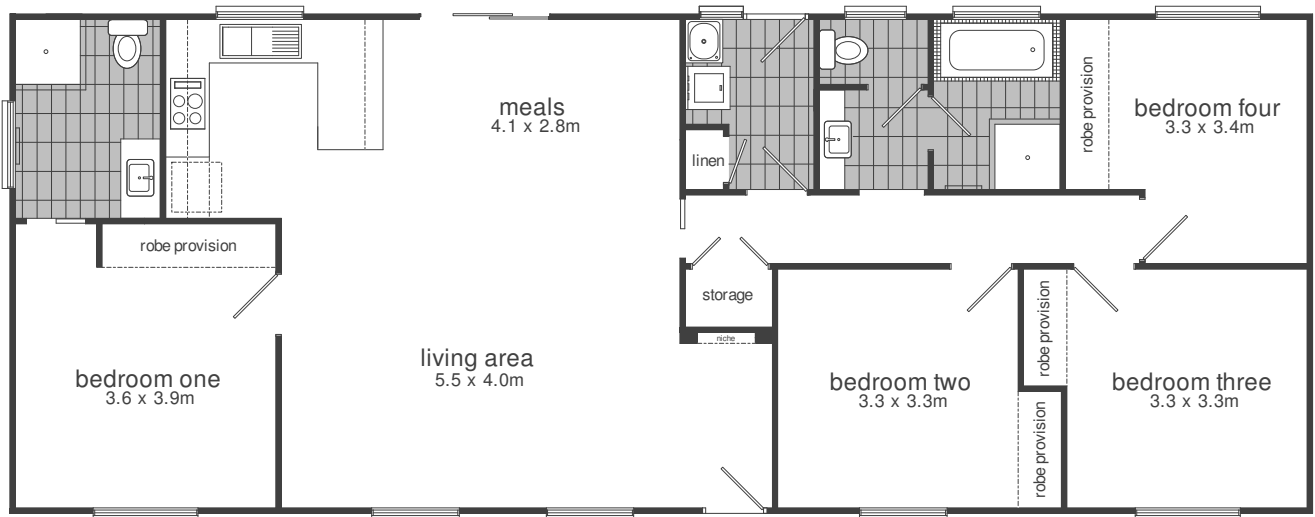

# theCassia

A family or holiday home.

4 Beds 2 Baths 120.67m<sup>2</sup>

## facade: Country

The unique design of the Cassia is perfect for a family or holiday home. Key features include stunning light filled areas and a large master bedroom with ensuite and walk in robe.

Facades displayed above are for illustrative purposes only and some items may not be included in the price

## floorplan: Standard

4 Bedrooms | 2 Bathrooms | Width : 18.00m | Length : 6.90m

Interested in getting started?

Call us on: **(08) 8282 7373**