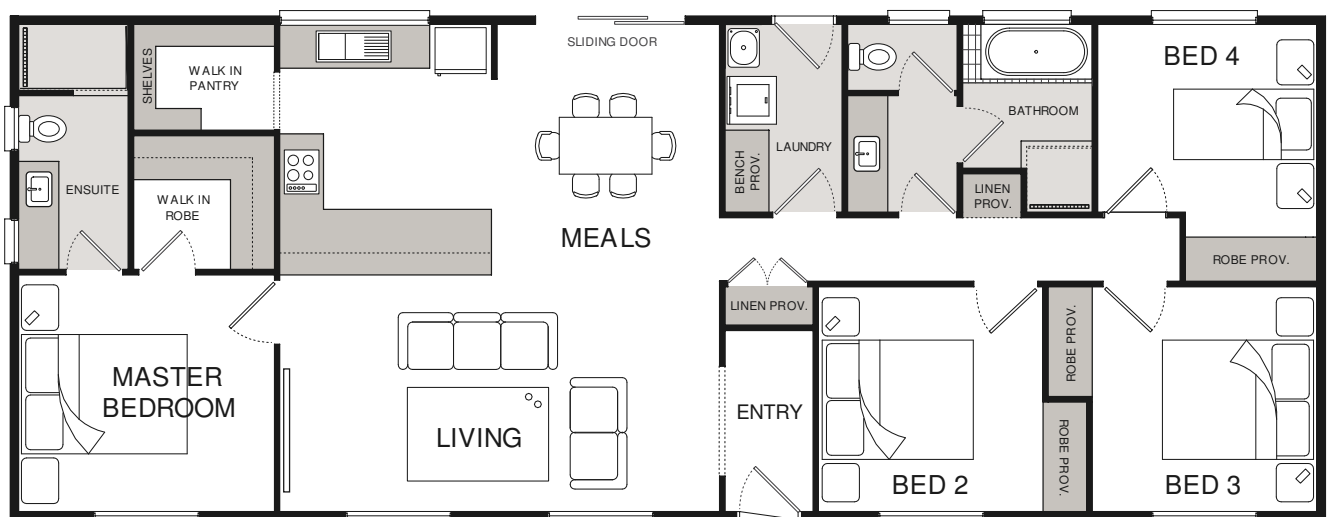

# theRosemont 1800

Designed for living.

4 Beds

2 Baths

124.20 m<sup>2</sup>

Priced At \$124,000

## facade: Country

A spacious family area is ideally located at the heart of this beautiful home, providing a sophisticated and relaxing atmosphere. Entertain friends or simply relax on warm summer nights in the Rosemont.

Facades displayed above are for illustrative purposes only and some items may not be included in the price

## floorplan: 1800

4 Bedrooms | 2 Bathrooms | Width : 18.00m | Length : 6.90m

Interested in getting started?

Call us on: **(08) 8282 7373**