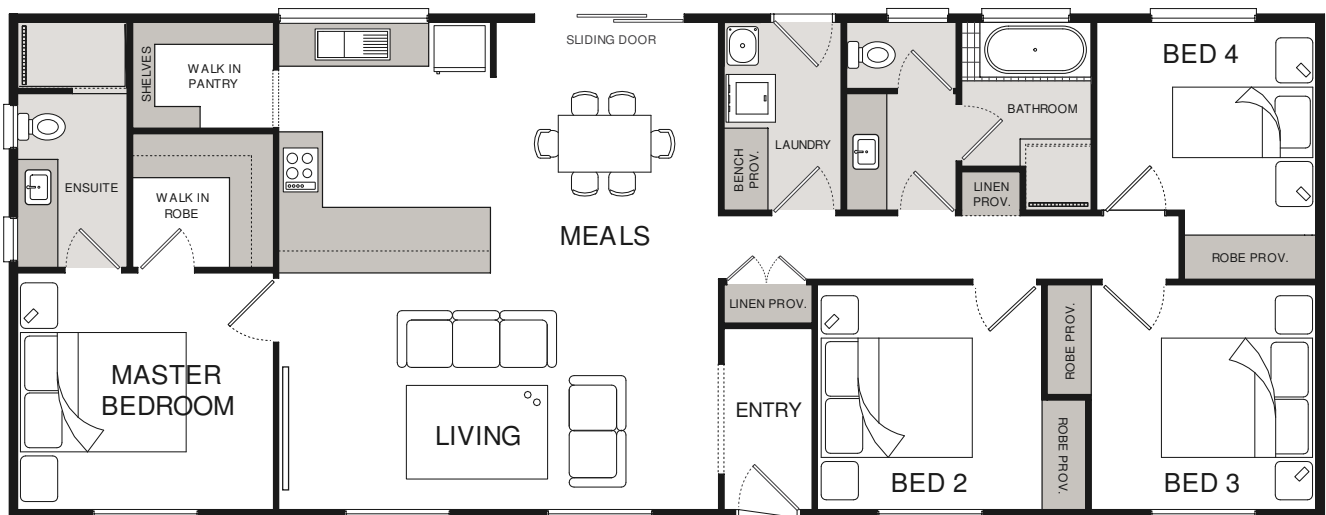

theRosemont 1800

Designed for living.

4 Beds

2 Baths

124.20 m²

Priced At \$120,350

facade: Country

A spacious family area is ideally located at the heart of this beautiful home, providing a sophisticated and relaxing atmosphere. Entertain friends or simply relax on warm summer nights in the Rosemont.

Facades displayed above are for illustrative purposes only and some items may not be included in the price

floorplan: 1800

4 Bedrooms | 2 Bathrooms | Width : 18.00m | Length : 6.90m

Interested in getting started?