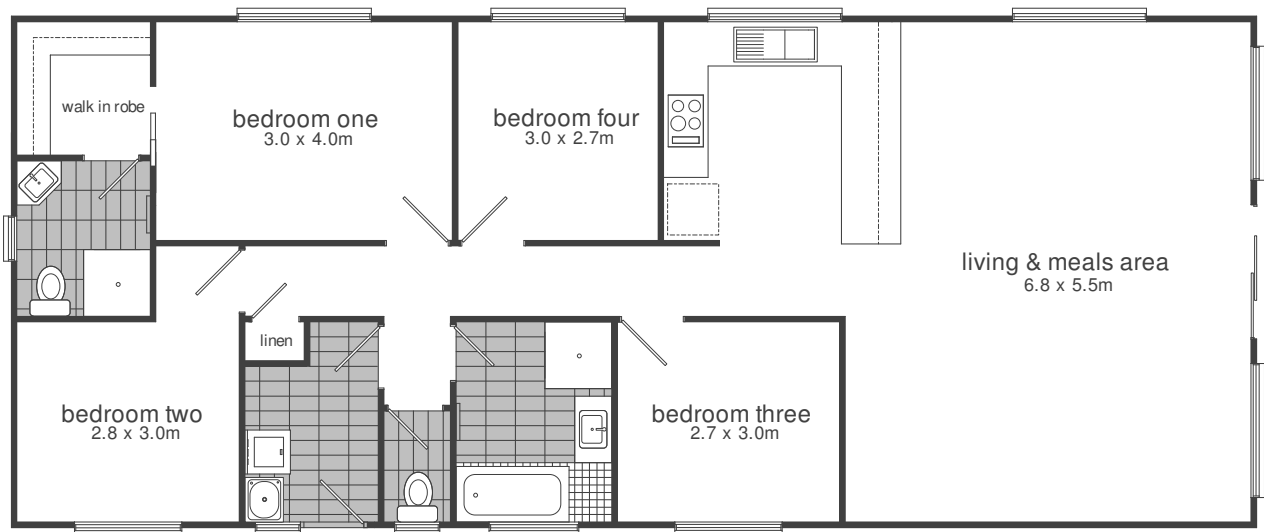

theHamilton

A flexible design.

4 Beds 2 Baths 115.92 m²

facade: Coastal

The Hamilton is designed to suit a range of lifestyles. The main bedroom is well separated toward the rear of the home and is complimented by a large walk in robe and ensuite.

Facades displayed above are for illustrative purposes only and some items may not be included in the price

floorplan: Standard

4 Bedrooms | 2 Bathrooms | Width : 6.90m | Length : 16.80m

Interested in getting started?