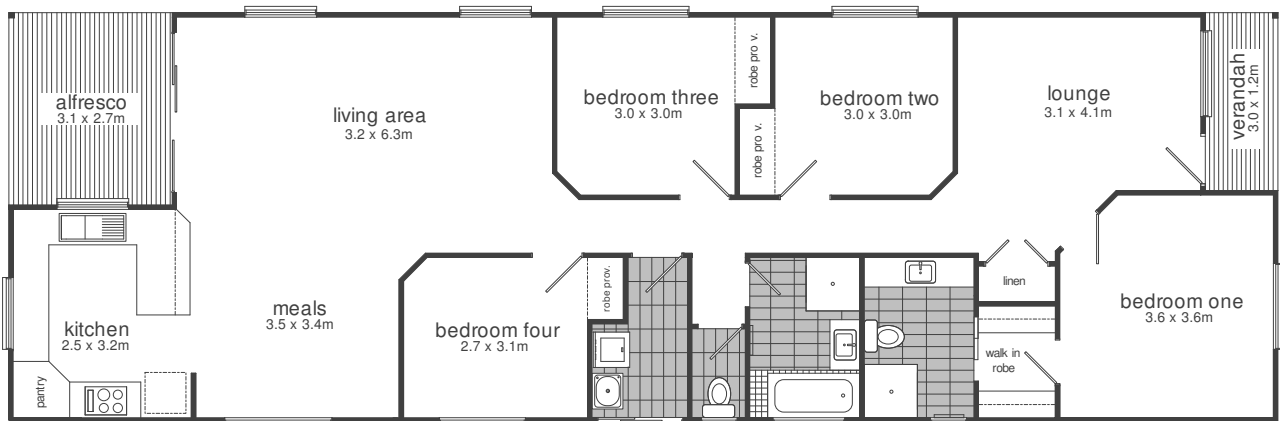

# theRhodian

Made for entertaining.

4 Beds 2 Baths 147.56 m<sup>2</sup>

## facade: Coastal

This home is made for entertaining. From the large alfresco area, adjoining the spacious kitchen to the large living room. This lovely four bedroom home provides various options to entertain.

Facades displayed above are for illustrative purposes only and some items may not be included in the price

## floorplan: Standard

4 Bedrooms | 2 Bathrooms | Width : 6.90m | Length : 21.38m

Interested in getting started?

Call us on: **(08) 8282 7373**