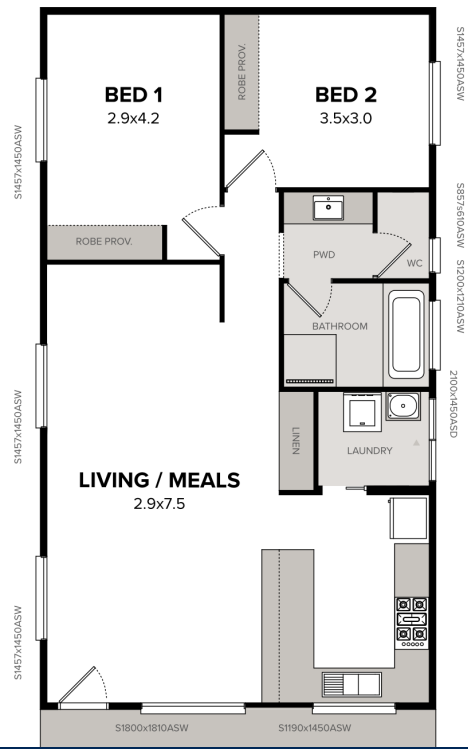

# theGladstone

Love the country lifestyle.

2 Beds

1 Baths

99.60 m<sup>2</sup>

facade:

The Gladstone home design is perfectly suited to a seaside or country lifestyle. The large windows across the front of the home serve as a great vantage point to take in the views or soak up the sunshine.

Facades displayed above are for illustration only. Some items may not be included.

## floorplan: Standard

2 Bedrooms

| 1 Bathrooms

| Width : 6.85m

| Length : 14.54m

Interested in getting started?

Call us on: (08