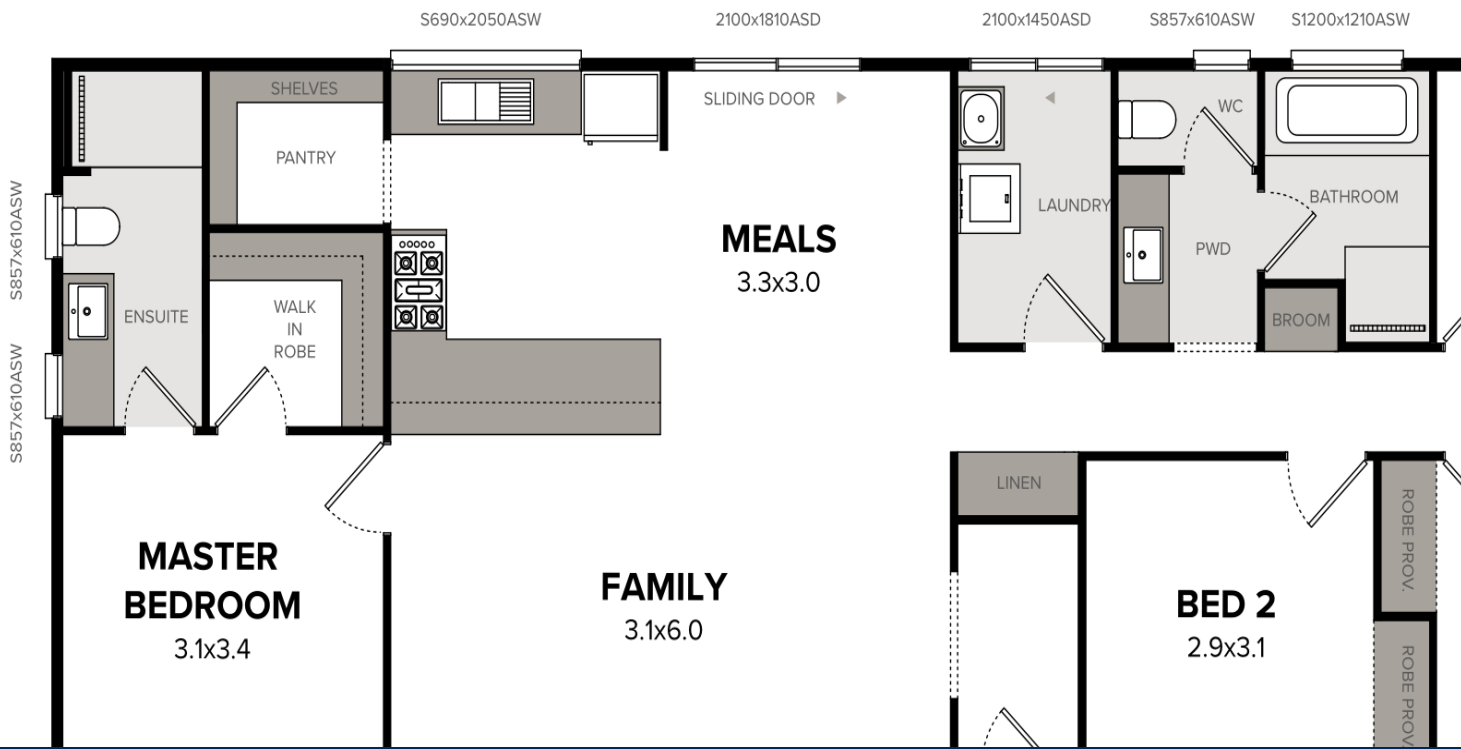

# theDelamere

Designed for living.

4 Beds

2 Baths

123.30 m<sup>2</sup>

facade: Country

A spacious family area is ideally located at the heart of this beautiful home, providing a sophisticated and relaxing atmosphere. Entertain friends or simply relax on warm summer nights in the Delamere.

Facades displayed above are for illustration only. Some items may not be included.

## floorplan: Standard

4 Bedrooms

| 2 Bathrooms

| Width : 18.00m

| Length : 6.85m

Interested in getting started?

Call us on: (08