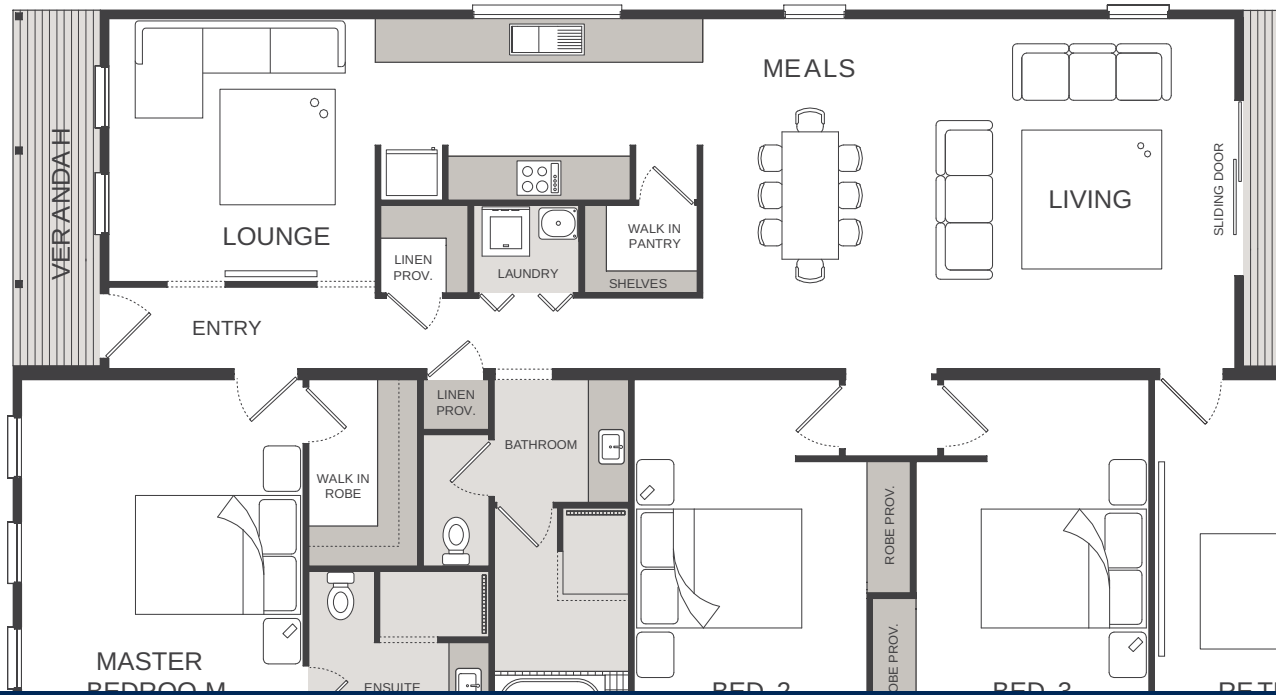

# theKingston Mk 2

Effortless combination of style and practicality.

3 Beds

2 Baths

190.00 m<sup>2</sup>

facade: Country

This majestic home effortlessly combines style and practicality to create the perfect space for living. Featuring three spacious bedroom, a handy retreat and a separate lounge, this stunning home has ample space to relax. The modern open plan living area overlooks a cosy deck, creating the perfect space to unwind

Facades displayed above are for illustration purposes only. Some items may not be included.

## floorplan: Mk 2

3 Bedrooms

| 2 Bathrooms

| Width : 19.00m

| Length : 10.00m

Interested in getting started?

Call us on: (08