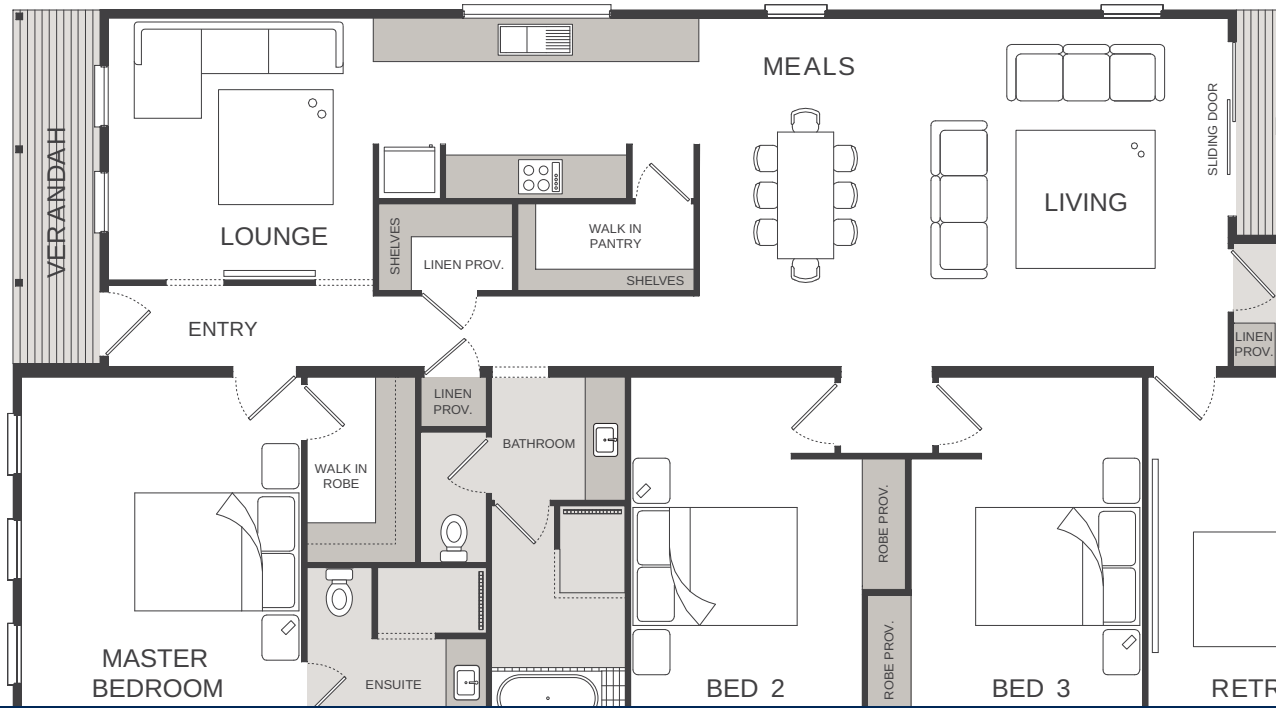

# theKingston

Effortless combination of style and practicality.

3 Beds

2 Baths

190.00 m<sup>2</sup>

facade: Country

This majestic home effortlessly combines style and practicality to create the perfect space for living. Featuring three spacious bedroom, a handy retreat and a separate lounge, this stunning home has ample space to relax. The modern open plan living area overlooks a cosy deck, creating the perfect space to unwind

Facades displayed above are for illustration purposes only. Some items may not be included.

## floorplan: Standard

3 Bedrooms

| 2 Bathrooms

| Width : 19.00m

| Length : 10.00m

Interested in getting started?

Call us on: (08