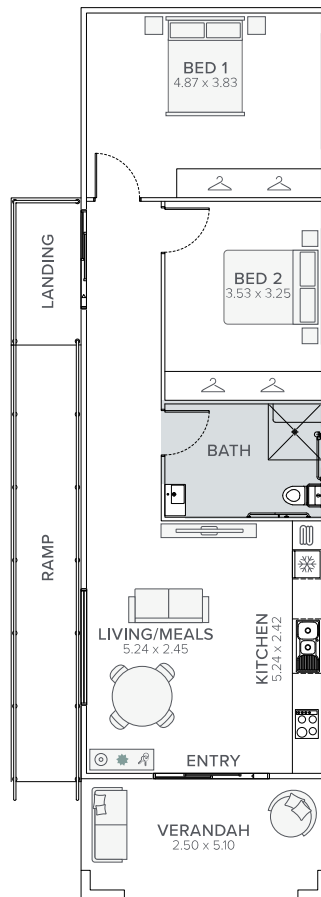

theAsh

Beautiful homes... delivered

2 Beds

1 Baths

94.35 m²

Our stylish, well-appointed Ash home has been specifically designed for independent living. With ramp access to the home, this design has all the requirements to suit people with limited mobility, whilst creating a stylish and fully accessible space. This home provides generous and comfortable living spaces and is equipped with various accessible and mobility impaired facilities and fittings for guests. The Ash design incorporates a highly functional minimalist layout to provide added comfort without any limitations on accessibility.

Features:

- 2 spacious bedrooms
- Suitable for groups between 4 – 6 people (subject to bedding configuration)
- Built in wardrobes
- Ramp access options to both entry doors
- Independent living designed living, dining and kitchen layout
- Quality Fisher & Paykel kitchen appliances
- Tiled bathroom floor and walls
- BlueScope Truecore® structural framework - exclusive to ASTH & MJH Group
- Year-round comfort with effective 6-star energy rated insulation
- Clear glazed aluminum windows with colour-matched fly screens
- Data connectivity including NBN provision
- Laundry optional to suit your requirements

[Click here to download the MyStyle Inclusions brochure](#)

Facades displayed above are for illustrative purposes only and some items may not be included in the price

floorplan: Standard

2 Bedrooms

| 1 Bathrooms

| Width : 5.10m

| Length : 18.50m

Interested in getting

Call us on: **1800 219 278**